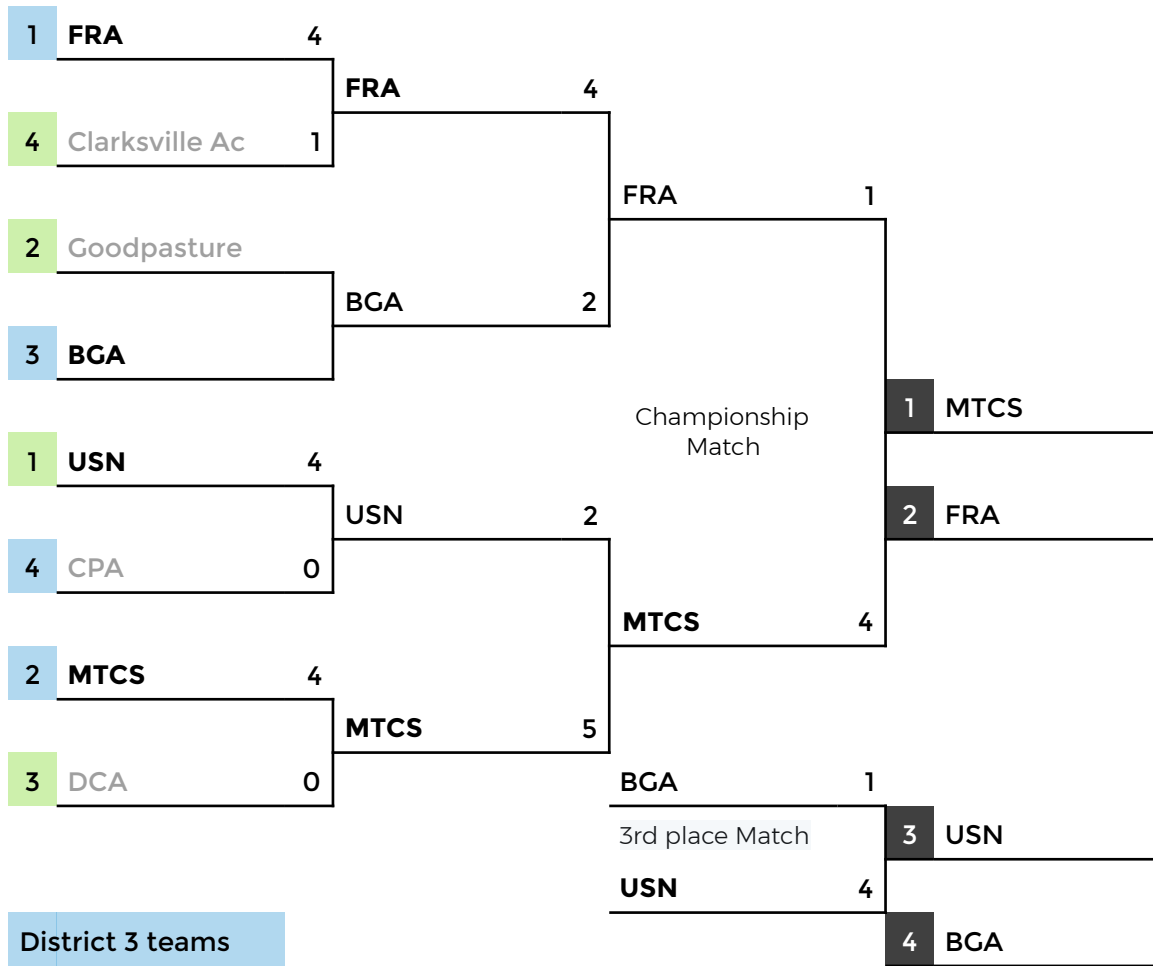

# GIRLS TENNIS

2019 DII-A  
MIDDLE REGION  
TOURNAMENT

TUE, April 30

THR, May 2

MON, May 6

REGION  
QUARTERFINAL

REGION  
SEMIFINAL

REGION  
FINAL / 3rd PLACE

TO STATE XII

HIGHER SEED HOSTS ALL MATCHES

Higher seed is the HOME team

If both teams are same seeds, the team from District 4 is the HOME team