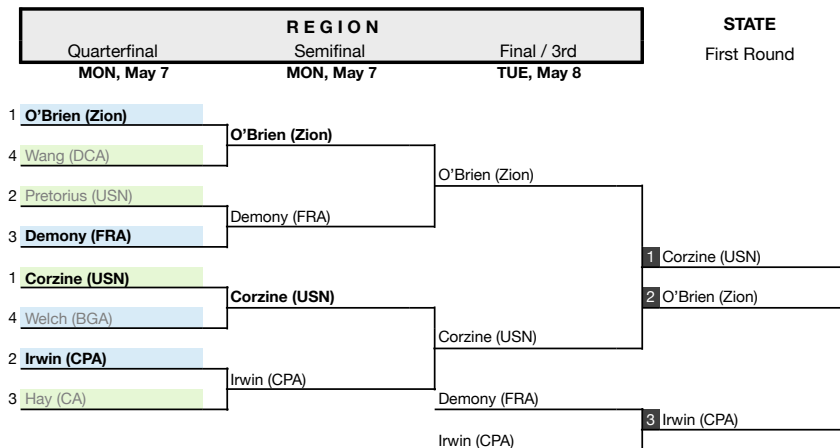

2018 Division II-A TENNIS Middle Region Singles/Doubles

2018 DII-A Tennis (B) Singles MIDDLE REGION

2018 DII-A Tennis (G) Singles MIDDLE REGION

2018 DII-A Tennis (B) Doubles MIDDLE REGION

2018 DII-A Tennis (G) Doubles MIDDLE REGION