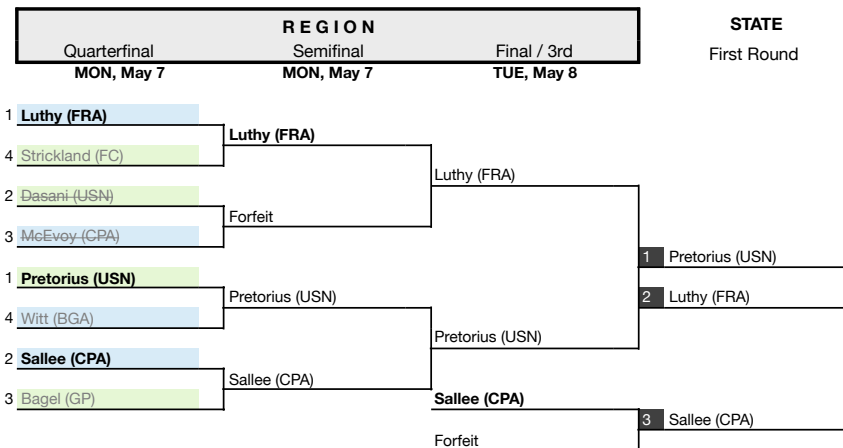

2018 Division II-A TENNIS Middle Region Singles/Doubles

2018 DII-A Tennis (B) Singles MIDDLE REGION

2018 DII-A Tennis (G) Singles MIDDLE REGION

2018 DII-A Tennis (B) Doubles MIDDLE REGION

2018 DII-A Tennis (G) Doubles MIDDLE REGION