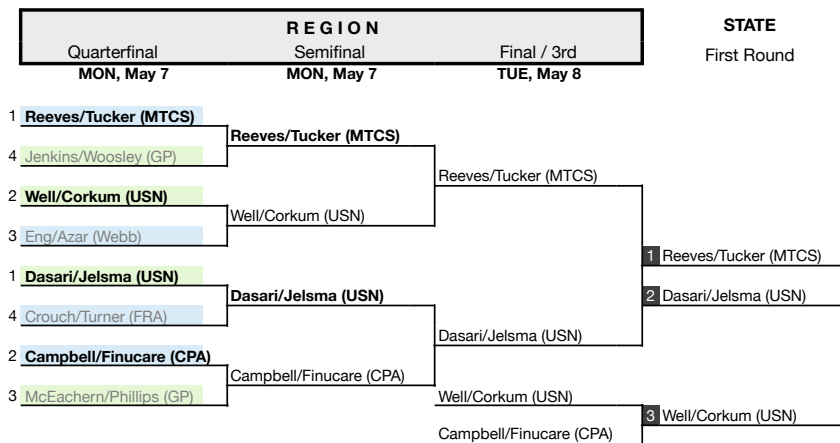

2018 Division II-A TENNIS Middle Region Singles/Doubles

2018 DII-A Tennis (B) Singles MIDDLE REGION

2018 DII-A Tennis (G) Singles MIDDLE REGION

2018 DII-A Tennis (B) Doubles MIDDLE REGION

2018 DII-A Tennis (G) Doubles MIDDLE REGION