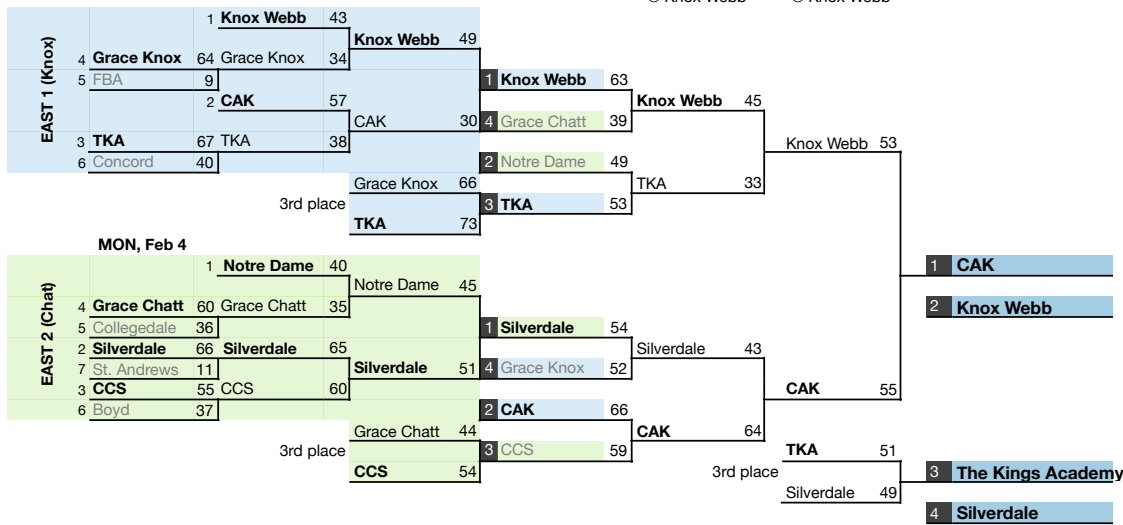

Division II-A Basketball (GIRLS)

DISTRICT			REGION		
First Round	Semifinal	Final / 3rd	Region Qtr	Region Semi	Final / 3rd
(G) TUE, Feb 5	THURS, Feb 7	FRI, Feb 8	(G) TUE, Feb 12	FRI, Feb 15 @ Knox Webb	SAT, Feb 16 @ Knox Webb

to STATE XII

DISTRICT			REGION		
First Round	Semifinal	Final / 3rd	Region Qtr	Region Semi	Final / 3rd
(G) TUE, Feb 5	FRI, Feb 8	SAT, Feb 9	(G) TUE, Feb 12	FRI, Feb 15 @ Davidson	SAT, Feb 16 @ Davidson

to STATE XII

	REGION				
NO DISTRICT TOURNAMENT	Play-In	First Round	Region Qtr	Region Semi	Final / 3rd
	SAT, Feb 9	MON, Feb 11	TUE, Feb 12	(G) THU, Feb 14 @ Lausanne	SAT, Feb 16 @ Lausanne

to STATE XII