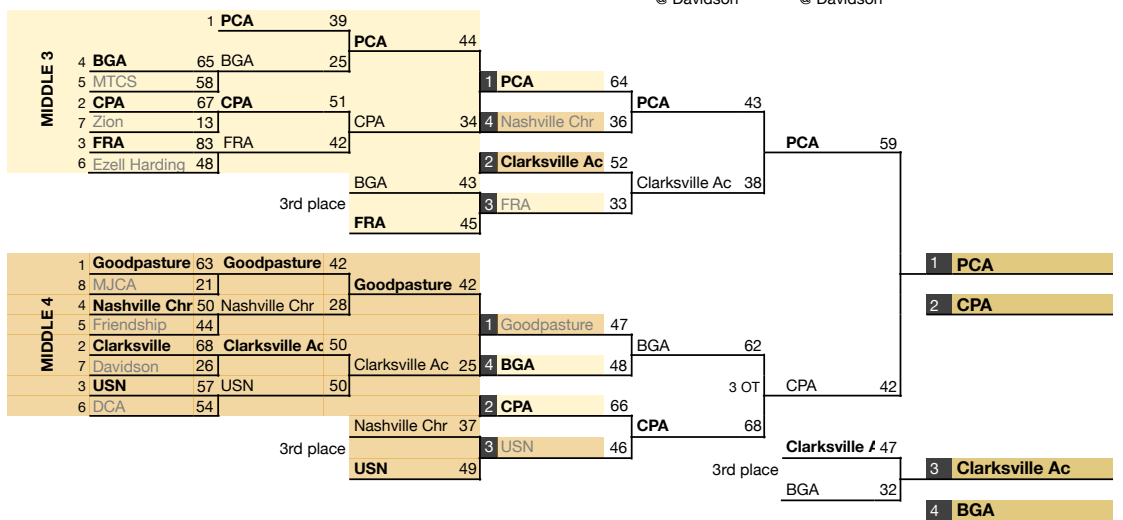

Division II-A Basketball (GIRLS)

DISTRICT			REGION		
First Round	Semifinal	Final / 3rd	Region Qtr	Region Semi	Final / 3rd
(G) TUE, Feb 5	THURS, Feb 7	FRI, Feb 8	(G) TUE, Feb 12	FRI, Feb 15 @ Knox Webb	SAT, Feb 16 @ Knox Webb

to STATE XII

DISTRICT			REGION		
First Round	Semifinal	Final / 3rd	Region Qtr	Region Semi	Final / 3rd
(G) TUE, Feb 5	FRI, Feb 8	SAT, Feb 9	(G) TUE, Feb 12	FRI, Feb 15 @ Davidson	SAT, Feb 16 @ Davidson

to STATE XII

	REGION				
NO DISTRICT TOURNAMENT	Play-In	First Round	Region Qtr	Region Semi	Final / 3rd
	SAT, Feb 9	MON, Feb 11	TUE, Feb 12	(G) THU, Feb 14 @ Lausanne	SAT, Feb 16 @ Lausanne

to STATE XII