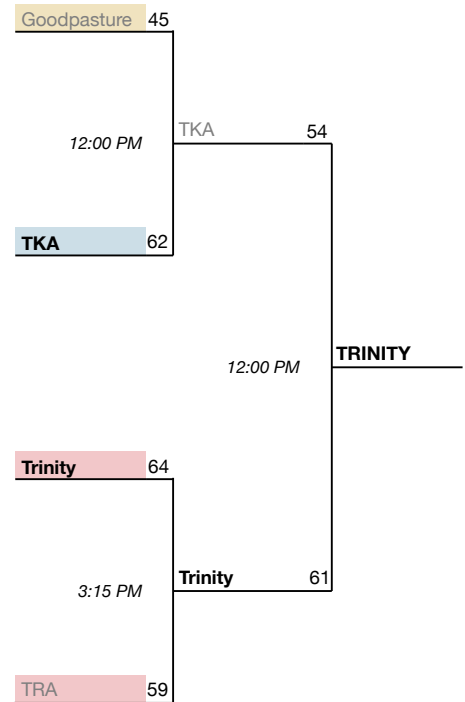

GIRLS BASKETBALL

2020 DIVISION II-A STATE TOURNAMENT

FRI, Feb 21 SAT, Feb 22

Region Semi Region Final

EAST REGION @ NOTRE DAME			
1 #1 TKA	53		
1 #3 CAK	38	TKA 64	SEEDINGS TO -->
2 #1 Silverdale	39	1 TKA	
1 #2 Webb	42	Webb 41	2 Webb
		CAK 57	3 CAK
		3rd Place Silverdale 48	4 Silverdale

MIDDLE REGION @ BGA			
3 #1 CPA	40		
4 #2 GP	45	Goodpasture 47	SEEDINGS TO -->
4 #1 CA	47	1 Goodpasture	
4 #3 NC	45	Clarksville 36	2 Clarksville Ac
		CPA 48	3 Nash Chr
		3rd Place Nash Chr 54	4 CPA

WEST REGION @ USJ			
5 #1 Trinity	70		
5 #3 USJ	53	Trinity 60	SEEDINGS TO -->
6 #1 Harding	66	1 Trinity	
5 #2 TRA	69	TRA 52	2 TRA
		USJ 66	3 USJ
		39 Harding 39	4 Harding

TUE, Feb 25
First Round

FRI, Feb 28
Quarterfinal

THR, Mar 5
Semifinal

SAT, Mar 7
Final

at higher seed

at higher seed

Lipscomb University - Allen Arena

W1	Trinity	76	
M2	Clarksville Ac	49	Clarksville Ac 43
E3	CAK	45	
W2	TRA	67	TRA 61
M4	CPA	30	
M1	Goodpasture	59	
W3	USJ	76	USJ 50
E4	Silverdale	40	
E1	TKA	65	
W4	Harding	53	Harding 55
M3	Nash Chr	25	

Final 4 bracket is reseeded unless all (3) #1 seeds advance

@TNDIIATHLETICS