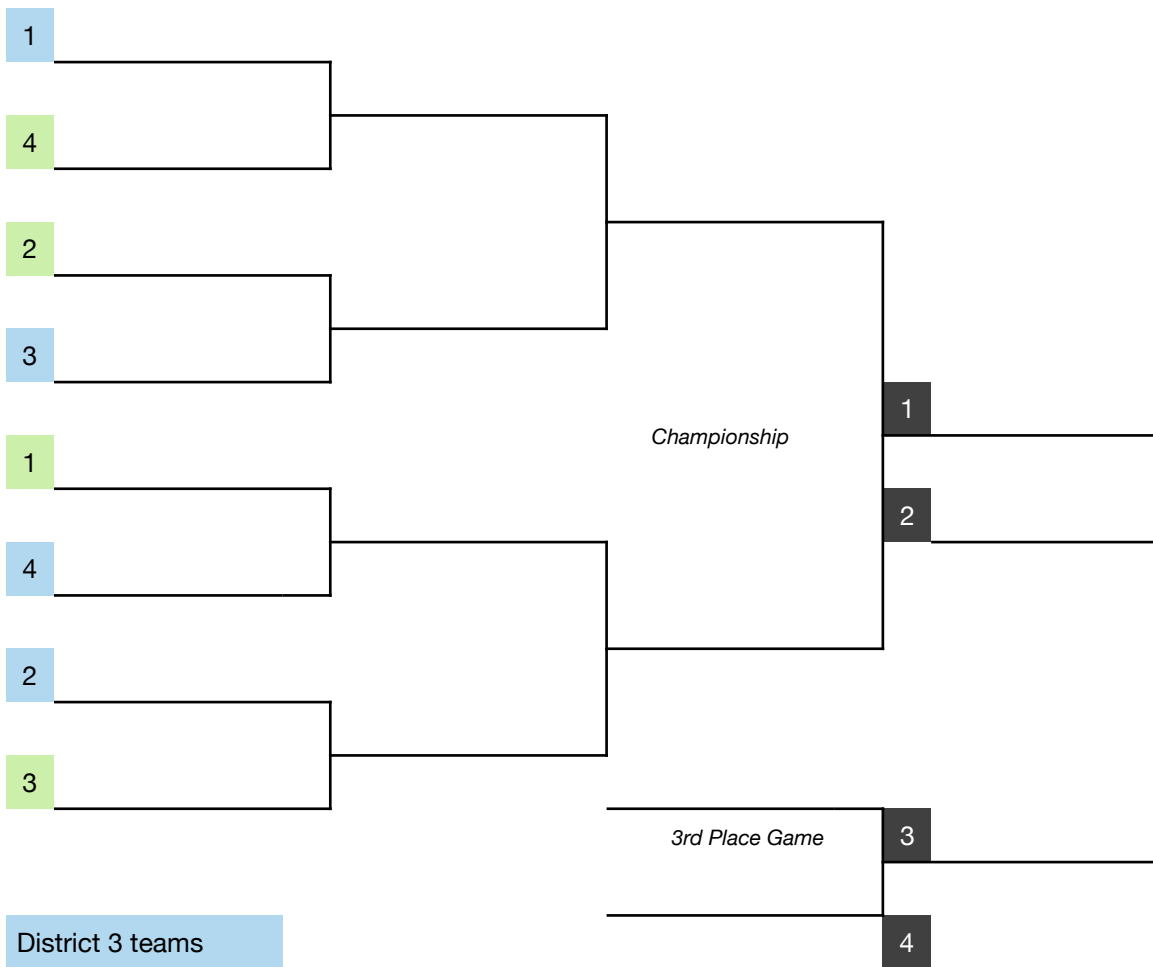

GIRLS BASKETBALL

2022 DII-A
MIDDLE REGION
TOURNAMENT

TUE, February 15

FRI, February 18

SAT, February 19

QUARTERFINAL

SEMIFINAL

FINAL / 3rd PLACE

TO STATE XII

at higher seed

If REGION FINAL / 3RD PLACE MATCH are same seed, DISTRICT 3 is the home team