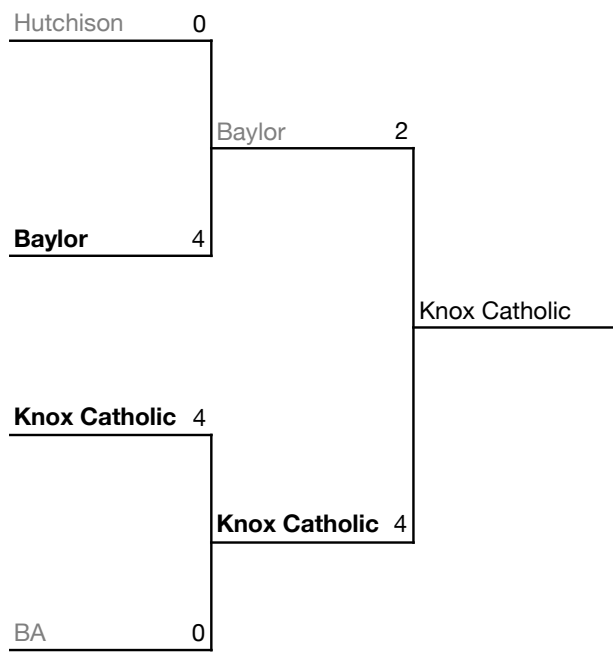

Tennis

STATE

2021 DIVISION II-AA

TUE, May 25 WED, May 26

9:00 AM 9:00 AM

at higher seed at higher seed

at Adams Tennis Complex
Murfreesboro, Tenn

W1	Hutchison	4
M3	Harpeth Hall	4
WED, May 12		
W3	St. Mary's	0
M1	Ensworth	1
E2	Baylor	4
E1	Knox Catholic	4
M4	St. Cecilia	0
TUE, May 11		
E3	GPS	4
M2	BA	4
W2	St. Benedict	0

**Final 4 bracket is reseeded
only if all (4) MIDDLE teams
advance**