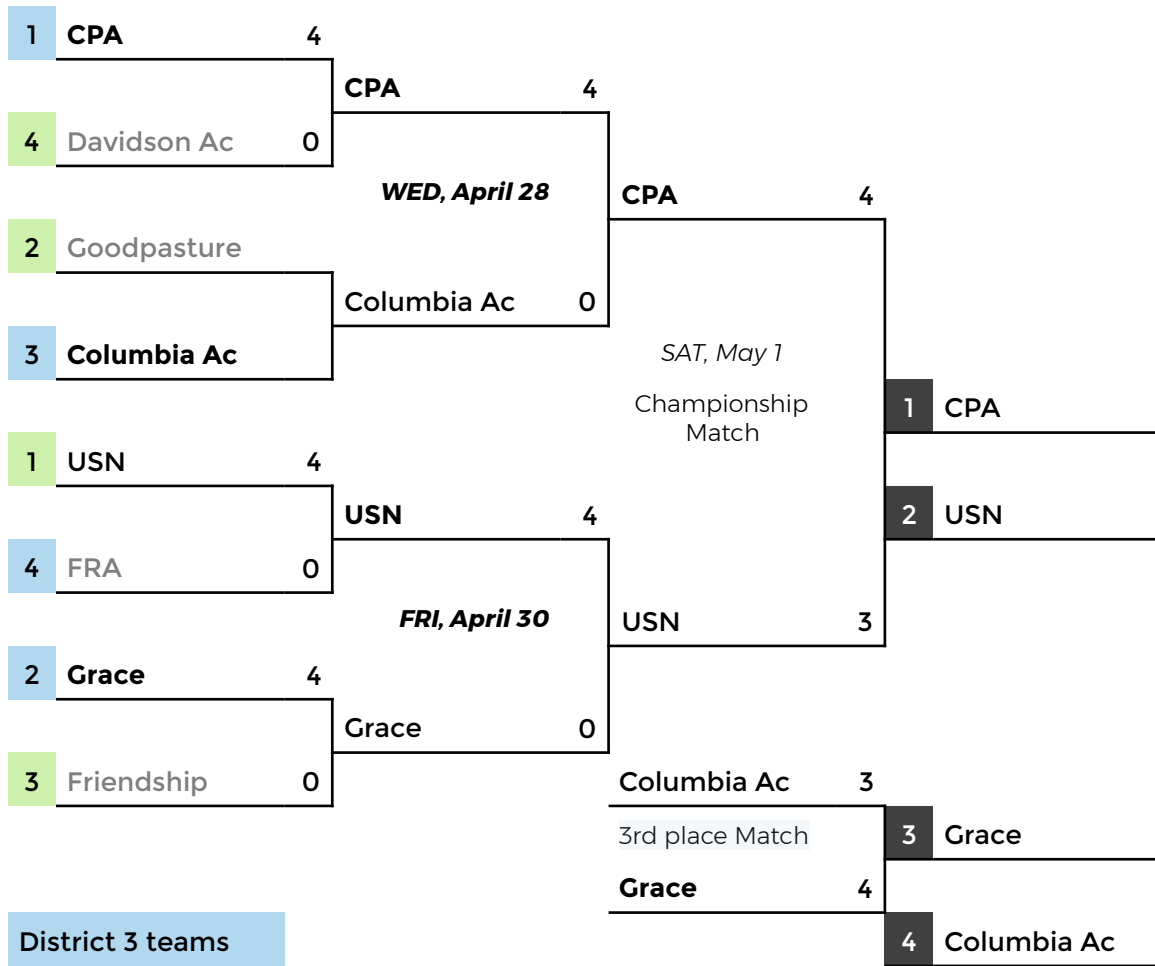

ESTENNIS

2021 DII-A
MIDDLE REGION
TOURNAMENT

MON, April 26

REGION
QUARTERFINAL

REGION
SEMIFINAL

REGION
FINAL / 3rd PLACE

TO STATE XII

HIGHER SEED HOSTS ALL MATCHES

Higher seed is the HOME team

If both teams are same seeds, the team from District 4 is the HOME team