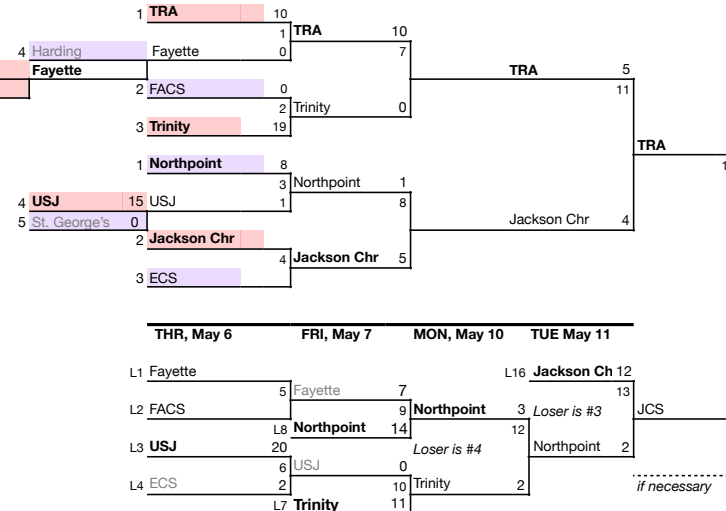

Division II-A SOFTBALL

REGION

TUE, May 4 THR, May 6 SAT, May 8 MON, May 10 TUE, May 11

to STATE XII

SAT, May 15

- East 1**
- 1 Grace
 - 2 Lakeway
 - 3 TKA
 - 4 Webb
 - 5
 - 6
- East 2**
- 1 Silverdale
 - 2 Boyd
 - 3 Grace Bapt
 - 4 Notre Dame

- 1 Silverdale
- 2 Grace Knoxville
- 3 Lakeway
- 4 Boyd Buchanan

TUE, April 27 FRI, May 30 TUE, May 4 WED, May 5 THR, May 6 TUE, May 11 WED, May 12

to STATE XII

SAT, May 15

- 1 Columbia Ac
- 2 Goodpasture
- 3 MTCS
- 4 Friendship

REGION

MON, May 3 TUE, May 4 WED, May 5 THR, May 6 MON, May 10 TUE, May 11

to STATE XII

SAT, May 15

- West 5**
- 1 TRA
 - 2 Jackson Chr
 - 3 Trinity
 - 4 USJ
 - 5 Sacred Heart
 - 6 Fayette
- West 6**
- 1 Northpoint
 - 2 FACS
 - 3 ECS
 - 4 Harding
 - 5 St. George's

- 1 TRA
- 2 Jackson Chr
- 3 Northpoint
- 4 Trinity