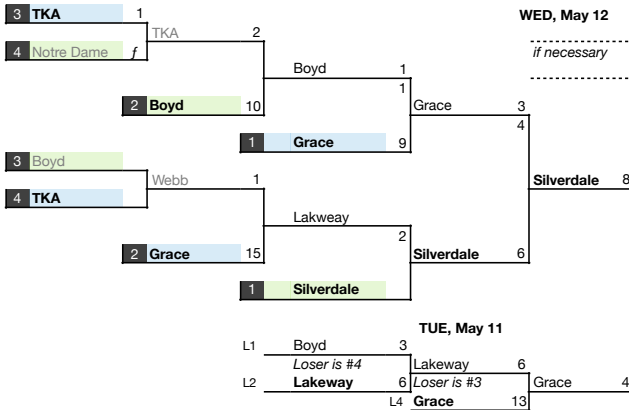

Division II-A SOFTBALL

REGION

TUE, May 4 THR, May 6 SAT, May 8 MON, May 10 TUE, May 11

to STATE XII

SAT, May 15

- East 1**
- 1 Grace
 - 2 Lakeway
 - 3 TKA
 - 4 Webb
 - 5
 - 6
- East 2**
- 1 Silverdale
 - 2 Boyd
 - 3 Grace Bapt
 - 4 Notre Dame

- 1 Silverdale
- 2 Grace Knoxville
- 3 Lakeway
- 4 Boyd Buchanan

TUE, April 27 FRI, May 30 TUE, May 4 WED, May 5 THR, May 6 TUE, May 11 WED, May 12

to STATE XII

SAT, May 15

- 1 Columbia Ac
- 2 Goodpasture
- 3 MTCS
- 4 Friendship

REGION

MON, May 3 TUE, May 4 WED, May 5 THR, May 6 MON, May 10 TUE, May 11

to STATE XII

SAT, May 15

- West 5**
- 1 TRA
 - 2 Jackson Chr
 - 3 Trinity
 - 4 USJ
 - 5 Sacred Heart
 - 6 Fayette
- West 6**
- 1 Northpoint
 - 2 FACS
 - 3 ECS
 - 4 Harding
 - 5 St. George's

- 1 TRA
- 2 Jackson Chr
- 3 Northpoint
- 4 Trinity