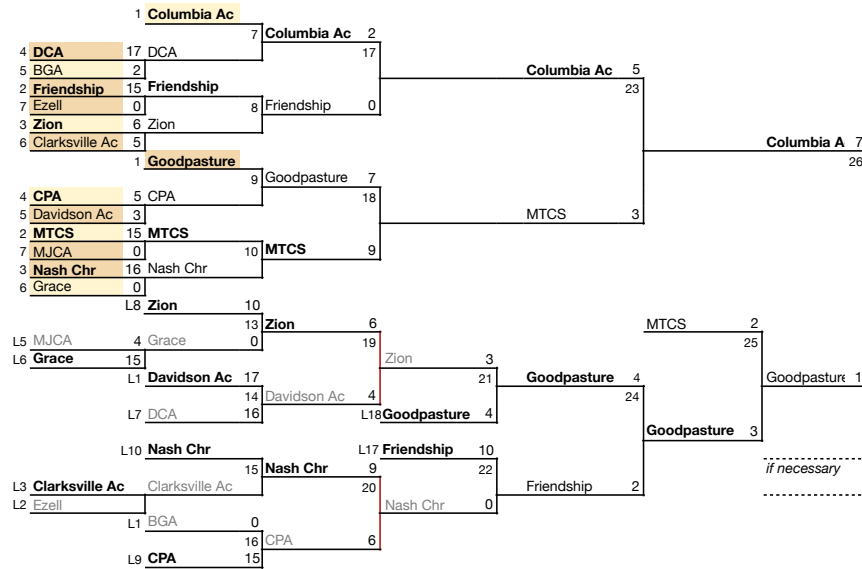

Division II-A SOFTBALL

REGION

TUE, May 4 THR, May 6 SAT, May 8 MON, May 10 TUE, May 11

to STATE XII

SAT, May 15

- East 1**
- 1 Grace
 - 2 Lakeway
 - 3 TKA
 - 4 Webb
 - 5
 - 6
- East 2**
- 1 Silverdale
 - 2 Boyd
 - 3 Grace Bapt
 - 4 Notre Dame

- 1 Silverdale
- 2 Grace Knoxville
- 3 Lakeway
- 4 Boyd Buchanan

TUE, April 27 FRI, May 30 TUE, May 4 WED, May 5 THR, May 6 TUE, May 11 WED, May 12

to STATE XII

SAT, May 15

- 1 Columbia Ac
- 2 Goodpasture
- 3 MTCS
- 4 Friendship

REGION

MON, May 3 TUE, May 4 WED, May 5 THR, May 6 MON, May 10 TUE, May 11

to STATE XII

SAT, May 15

- West 5**
- 1 TRA
 - 2 Jackson Chr
 - 3 Trinity
 - 4 USJ
 - 5 Sacred Heart
 - 6 Fayette
- West 6**
- 1 Northpoint
 - 2 FACS
 - 3 ECS
 - 4 Harding
 - 5 St. George's

- 1 TRA
- 2 Jackson Chr
- 3 Northpoint
- 4 Trinity