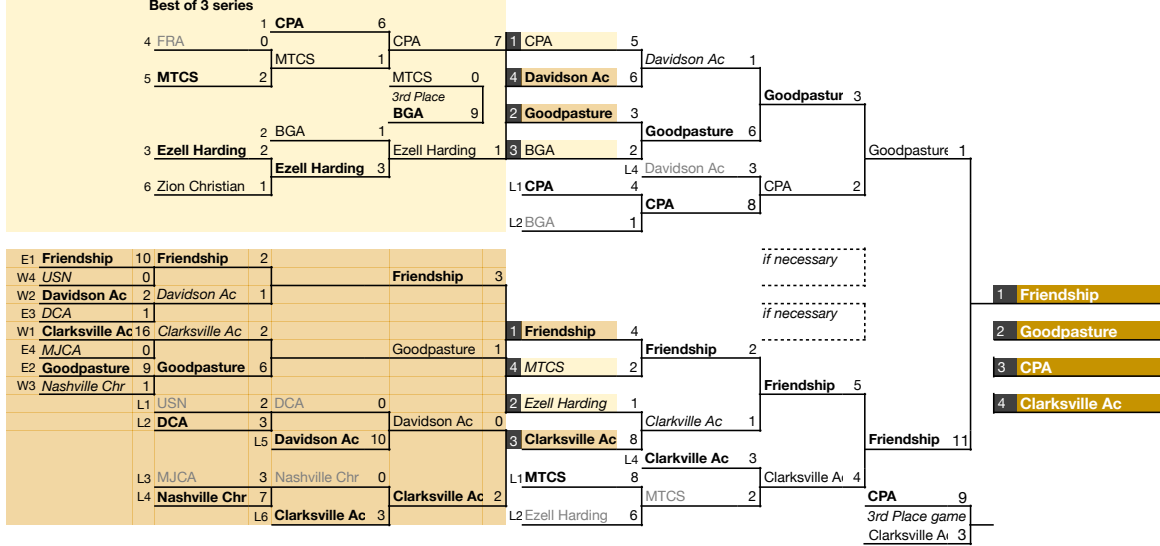

NO DISTRICT TOURNAMENT

REGION

to STATE
SAT, May 11

- EAST 1**
- CAK
 - Webb Knox
 - Grace Knox
 - TKA
 - FBA
 - Concord

- EAST 2**
- CCS
 - Boyd
 - Silverdale
 - Notre Dame
 - Grace Baptist

TH-F, May 2-3 MON, May 6 TUE, May 7

Best of 3 series
in Quarterfinals

FRI/SAT, April 26-27 MON, April 29 TUE, April 30 FRI, May 3 SAT, May 4 MON, May 6 TUE, May 7 SAT, May 11

NO DISTRICT TOURNAMENT

REGION

to STATE
First Round
SAT, May 11

- WEST 5**
- TRA
 - USJ
 - Sacred Heart
 - Fayette Ac
 - Jackson Chr

- WEST 6**
- St. George's
 - Northpoint
 - FACS
 - ECS
 - Lausanne
 - Harding