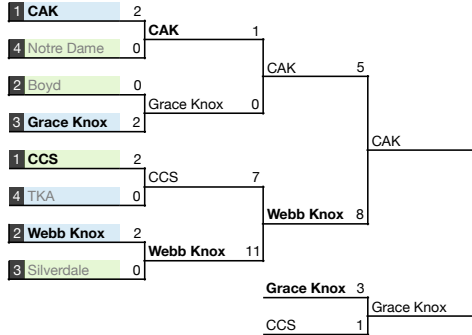

NO DISTRICT TOURNAMENT

REGION

to STATE
SAT, May 11

- EAST 1**
- CAK
 - Webb Knox
 - Grace Knox
 - TKA
 - FBA
 - Concord

- EAST 2**
- CCS
 - Boyd
 - Silverdale
 - Notre Dame
 - Grace Baptist

TH-F, May 2-3 MON, May 6 TUE, May 7

Best of 3 series
in Quarterfinals

FRI/SAT, April 26-27 MON, April 29 TUE, April 30 FRI, May 3 SAT, May 4 MON, May 6 TUE, May 7 SAT, May 11

NO DISTRICT TOURNAMENT

REGION

to STATE
First Round
SAT, May 11

- WEST 5**
- TRA
 - USJ
 - Sacred Heart
 - Fayette Ac
 - Jackson Chr