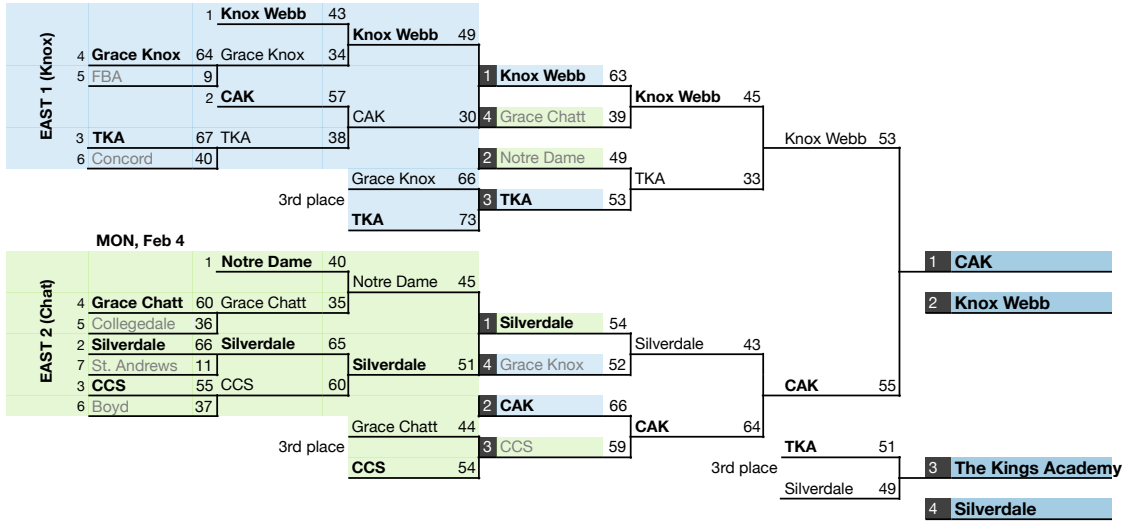

Division II-A Basketball (GIRLS)

DISTRICT			REGION		
First Round	Semifinal	Final / 3rd	Region Qtr	Region Semi	Final / 3rd
(G) TUE, Feb 5	THURS, Feb 7	FRI, Feb 8	(G) TUE, Feb 12	FRI, Feb 15 @ Knox Webb	SAT, Feb 16 @ Knox Webb

to STATE XII

DISTRICT			REGION		
First Round	Semifinal	Final / 3rd	Region Qtr	Region Semi	Final / 3rd
(G) TUE, Feb 5	FRI, Feb 8	SAT, Feb 9	(G) TUE, Feb 12	FRI, Feb 15 @ Davidson	SAT, Feb 16 @ Davidson

to STATE XII

NO DISTRICT TOURNAMENT		REGION				
		Play-In	First Round	Region Qtr	Region Semi	Final / 3rd
		SAT, Feb 9	MON, Feb 11	TUE, Feb 12	(G) THU, Feb 14 @ Lausanne	SAT, Feb 16 @ Lausanne

to STATE XII