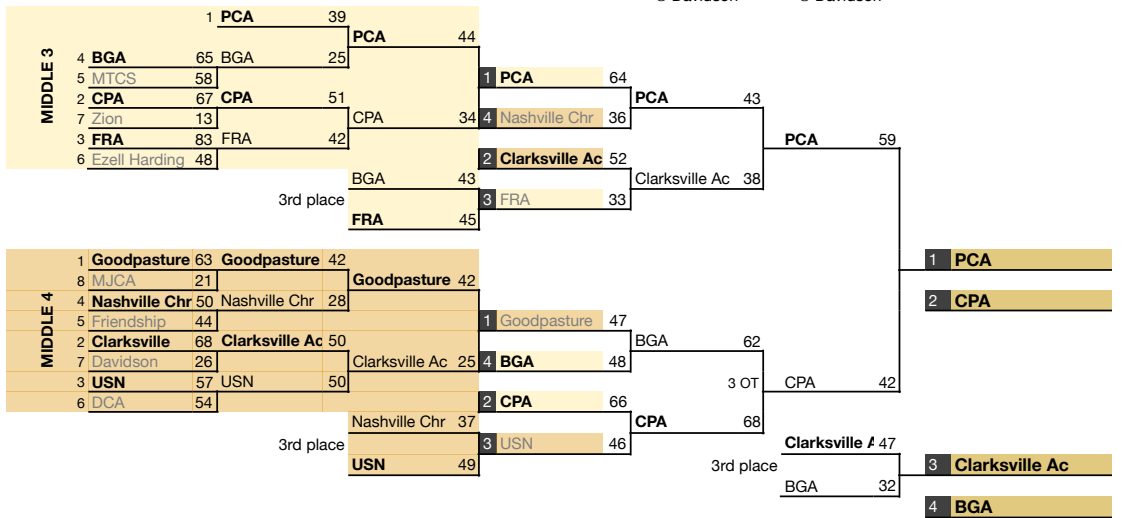

Division II-A Basketball (GIRLS)

DISTRICT			REGION		
First Round	Semifinal	Final / 3rd	Region Qtr	Region Semi	Final / 3rd
(G) TUE, Feb 5	THURS, Feb 7	FRI, Feb 8	(G) TUE, Feb 12	FRI, Feb 15 @ Knox Webb	SAT, Feb 16 @ Knox Webb

to STATE XII

DISTRICT			REGION		
First Round	Semifinal	Final / 3rd	Region Qtr	Region Semi	Final / 3rd
(G) TUE, Feb 5	FRI, Feb 8	SAT, Feb 9	(G) TUE, Feb 12	FRI, Feb 15 @ Davidson	SAT, Feb 16 @ Davidson

to STATE XII

NO DISTRICT TOURNAMENT		REGION				
		Play-In	First Round	Region Qtr	Region Semi	Final / 3rd
		SAT, Feb 9	MON, Feb 11	TUE, Feb 12	(G) THU, Feb 14 @ Lausanne	SAT, Feb 16 @ Lausanne

to STATE XII