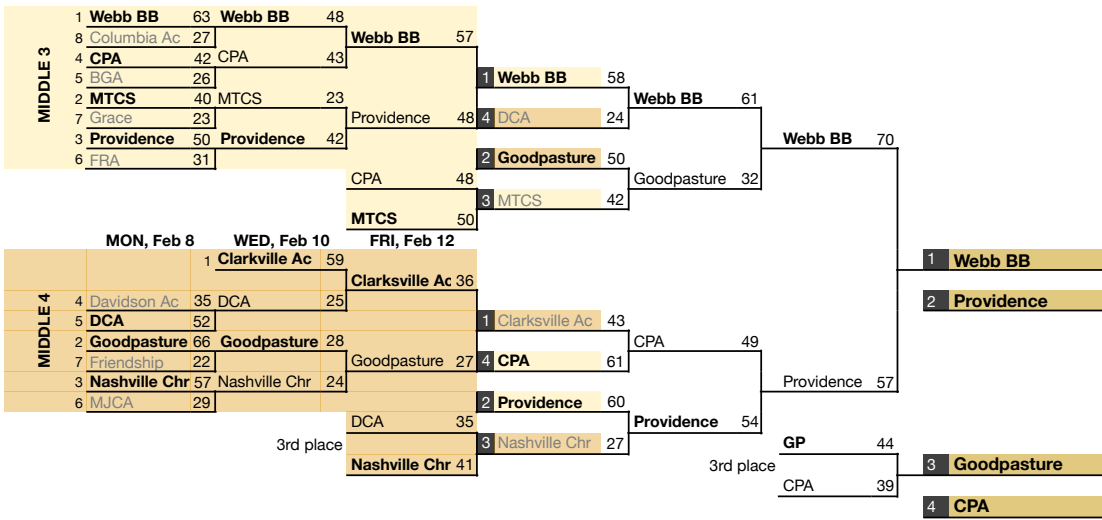

# 2021 Division II-A BASKETBALL (G)

DISTRICT			REGION		
First Round	Semifinal	Final / 3rd	Region Qtr	Region Semi	Final / 3rd
MON, Feb 8	WED, Feb 10	FRI, Feb 12	MON, Feb 15	WED, Feb 17	FRI, Feb 19

to STATE XII

MON, Feb 8 FRI, Feb 12 SAT, Feb 13 SAT, Feb 20 SUN, Feb 21 MON, Feb 22

to STATE XII

NO DISTRICT TOURNAMENT		REGION			
	First Round	Region Qtr	Region Semi	Final / 3rd	
	SAT, Feb 13	MON, Feb 15	TUE, Feb 16	FRI, Feb 19	SAT, Feb 20

to STATE XII