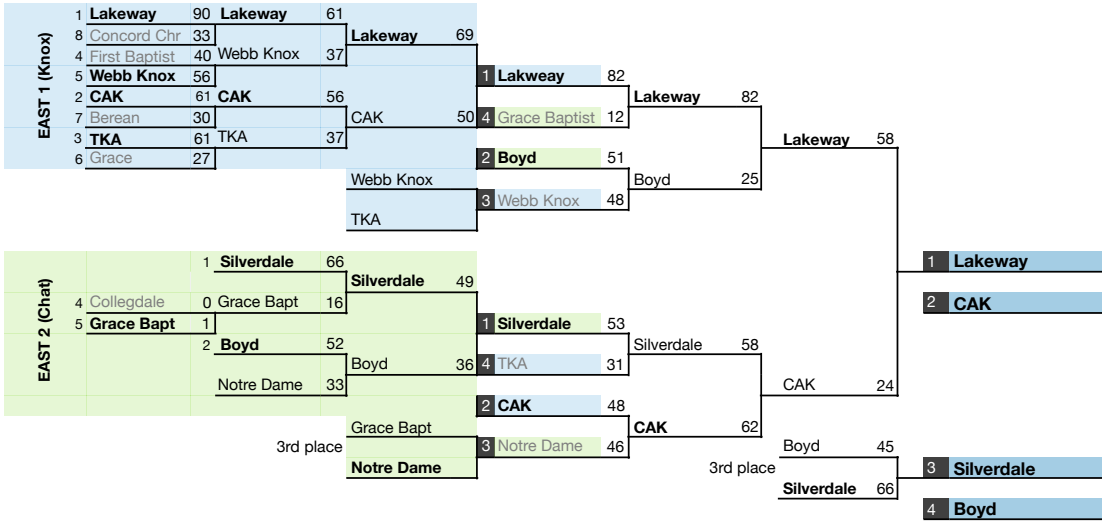

# 2021 Division II-A BASKETBALL (G)

DISTRICT			REGION		
First Round	Semifinal	Final / 3rd	Region Qtr	Region Semi	Final / 3rd
MON, Feb 8	WED, Feb 10	FRI, Feb 12	MON, Feb 15	WED, Feb 17	FRI, Feb 19

to STATE XII

MON, Feb 8 FRI, Feb 12 SAT, Feb 13 SAT, Feb 20 SUN, Feb 21 MON, Feb 22

to STATE XII

NO DISTRICT TOURNAMENT		REGION			
	First Round	Region Qtr	Region Semi	Final / 3rd	
	SAT, Feb 13	MON, Feb 15	TUE, Feb 16	FRI, Feb 19	SAT, Feb 20

to STATE XII