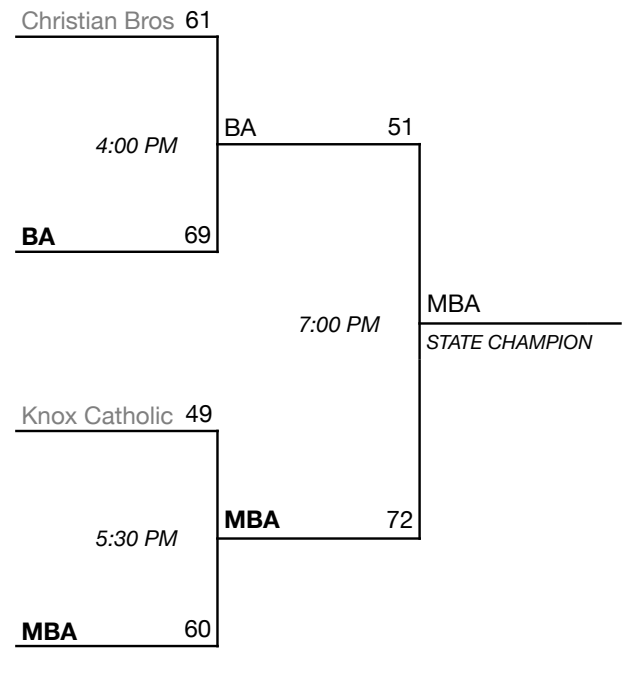

BASKETBALL

2021 DIVISION II-AA
STATE TOURNAMENT

TUE
February 23

THR
February 25

SAT
February 27

FRI
March 5

SAT
March 6

Middle Region
play-in game

at higher seed

at higher seed

Tennessee Tech

| | | | |
|----|-----------------------|----|--------------------------|
| M3 | Lipscomb 60 | W1 | Christian Bros 60 |
| | | | |
| M6 | Father Ryan 54 | | Lipscomb 67 |
| | W3 | | Briarcrest 52 |
| | | | |
| | | M1 | BA 55 |
| | | E2 | Baylor 40 |
| | | | |
| M4 | Ensworth 67 | E1 | Knox Catholic 45 |
| | | | |
| M5 | JP II 59 | | McCallie 36 |
| | E3 | | McCallie 62 |
| | | | |
| | | M2 | MBA 48 |
| | | W2 | MUS 47 |

**Final 4 bracket is reseeded
only if all (4) MIDDLE teams
advance**