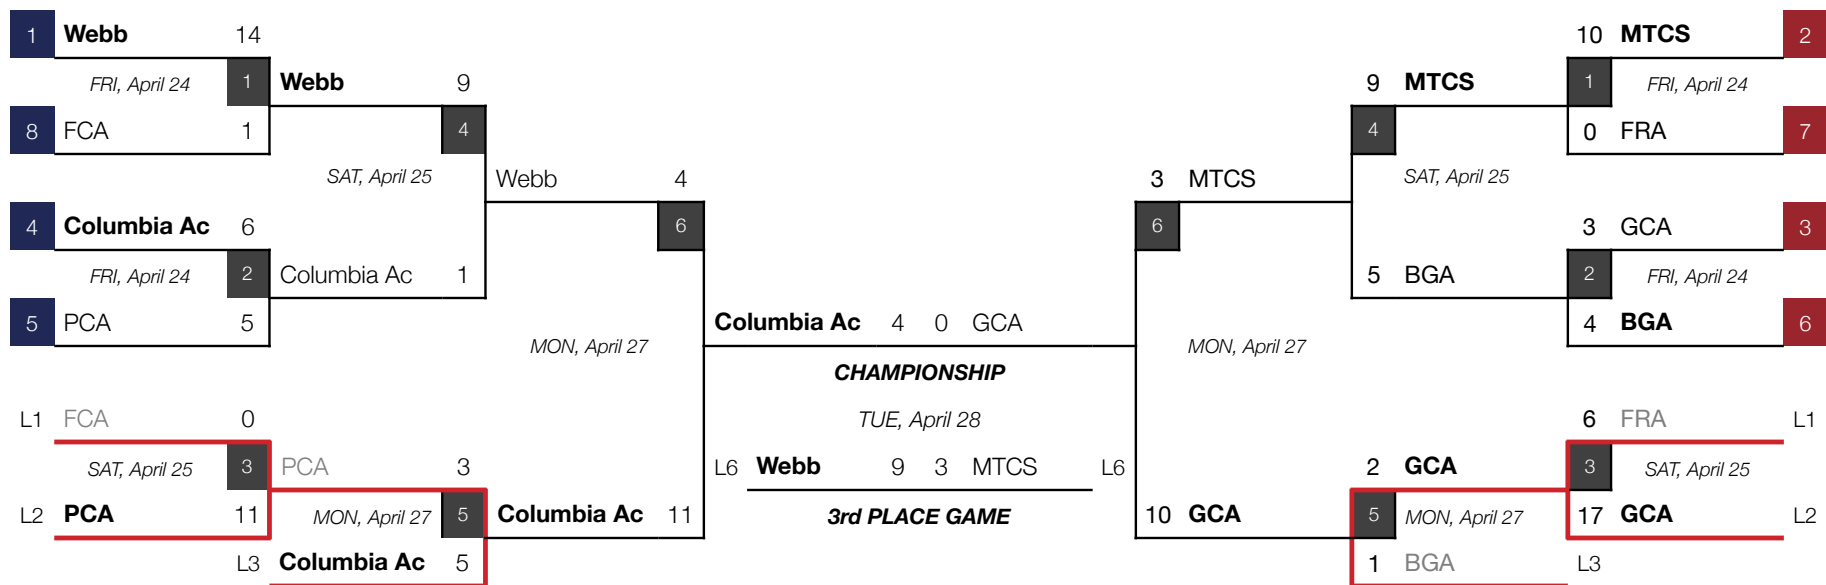

# Baseball

## 2026 DIVISION II-A DISTRICT 3 TOURNAMENT

games 1-4 at higher seed • winner of game 4 will host games 5-6      *CHAMPIONSHIP and 3rd PLACE.*  
both played at high seeds for each game      winner of game 4 will host games 5-6 • games 1-4 at higher seed

- SEEDING TO REGION TOURNAMENT**
- Columbia Academy
  - Grace Christian Academy
  - The Webb School, Bell Buckle
  - Middle Tennessee Christian School

RED brackets indicate ELIMINATION GAMES