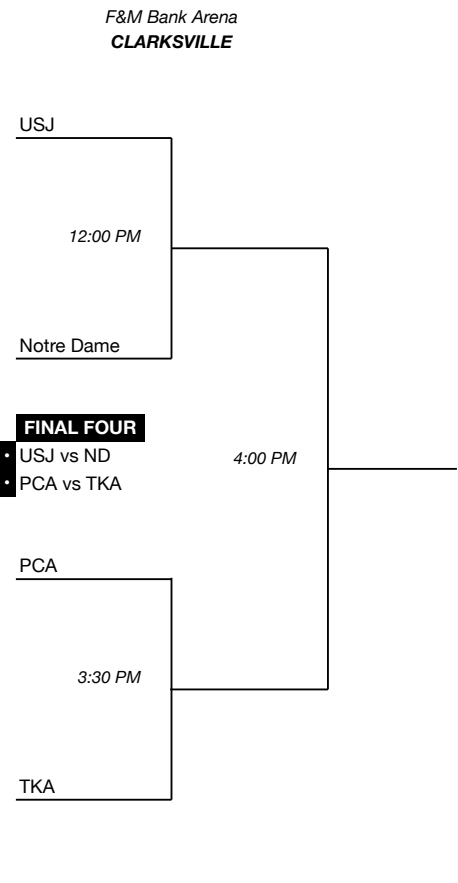

# STATE GIRLS BASKETBALL

## 2026 DIVISION II-A STATE TOURNAMENT

TUE, Feb 24      FRI, Feb 27      FRI, March 6      SAT, March 7  
 State XII      Quarterfinal      Semifinal      Final

Region Semi    Region Final

EAST REGION at Notre Dame					
1.1 GCA	80	GCA	48		
2.4 Collegec	14			TKA	56
2.2 Silverdal	51	TKA	60		
1.3 TKA	58			1	TKA
2.1 ND	52	ND	87		
1.4 Concord	38			2	Notre Dame
1.2 CAK	100	CAK	87		
2.3 Boyd	34				
				GCA	58
				3rd Place	
				CAK	72
				4	GCA

WEST REGION at Trinity					
5.1 USJ	72	USJ	78		
6.4 Laus	36			USJ	66
6.2 ECS	28	JCS	30		
5.3 JCS	37			1	USJ
6.1 NP	66	Northpoint	35		
6.5 St.G	36			2	Trinity
5.2 Trinity	66	Trinity	65		
6.3 Harding	44				
				JCS	52
				3rd Place	
				Northpoint	37
				4	Northpoint

Final 4 bracket is reseeded unless all (3) #1 seeds advance