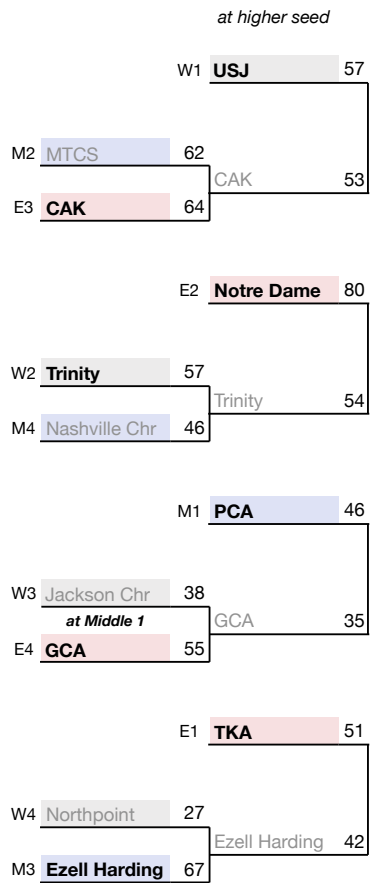

## 2026 DIVISION II-A STATE TOURNAMENT

TUE, Feb 24      FRI, Feb 27      FRI, March 6      SAT, March 7  
 State XII      Quarterfinal      Semifinal      Final

Region Semi    Region Final

EAST REGION at Notre Dame					
1.1 GCA	80	GCA	48		
2.4 Collegec	14			TKA	56
2.2 Silverdal	51	TKA	60		
1.3 TKA	58			1	TKA
2.1 ND	52	ND	87		
1.4 Concord	38			2	Notre Dame
1.2 CAK	100	CAK	87		
2.3 Boyd	34				
				GCA	58
				3rd Place	
				CAK	72
				4	GCA

MIDDLE REGION at PCA					
3.1 MTCS	59	MTCS	69		
4.4 Clarks A	48			MTCS	47
4.2 EH	70	EH	49		
3.3 FRA	60			1	PCA
4.1 NC	53	Nash Chr	36		
3.4 BGA	34			2	MTCS
3.2 PCA	57	PCA	62		
4.3 DCA	38				
				Ezell	58
				3rd Place	
				Nash Chr	42
				4	Nashville Chr

WEST REGION at Trinity					
5.1 USJ	72	USJ	78		
6.4 Laus	36			USJ	66
6.2 ECS	28	JCS	30		
5.3 JCS	37			1	USJ
6.1 NP	66	Northpoint	35		
6.5 St.G	36			2	Trinity
5.2 Trinity	66	Trinity	65		
6.3 Harding	44				
				JCS	52
				3rd Place	
				Northpoint	37
				4	Northpoint

Final 4 bracket is reseeded unless all (3) #1 seeds advance