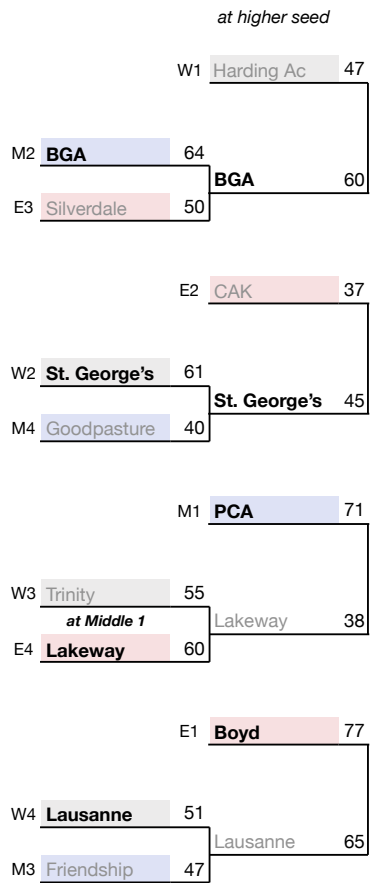

## 2026 DIVISION II-A STATE TOURNAMENT

WED, Feb 25      SAT, Feb 28      FRI, March 6      SAT, March 7  
 State XII      Quarterfinal      Semifinal      Final

Region Semi    Region Final

EAST REGION			
1.1 LC	Lakeway	39	
2.4 Collegedale	CAK	47	SEEDINGS TO -->
2.2 ND	CAK	41	
1.3 CAK			1 Boyd
2.1 Boyd	Boyd	57	2 CAK
1.4 Providence	Boyd	58	
1.2 GCA	56 Silverdale	44	
2.3 SBA	64		3 Silverdale
		Lakeway 50	
		3rd Place	
		Silverdale 57	4 Lakeway

MIDDLE REGION			
3.1 PCA	76 PCA	78	
4.4 Ezell	44	PCA	66 SEEDINGS TO -->
4.2 GP	74 GP	54	
3.3 FRA	57		1 PCA
4.1 FC	70 Friendship	56	2 BGA
3.4 MTCS	43	BGA	55
3.2 BGA	60 BGA	67	
4.3 Clarksvil	41	GP	48
		3rd Place	3 Friendship
		Friendship 50	4 Goodpasture

WEST REGION			
5.1 JCS	49 Lausanne	44	
6.4 Laus	56	Harding	67 SEEDINGS TO -->
6.2 Harding	78 Harding	62	
5.3 USJ	50		1 Harding Ac
6.1 St.G	56 St.G	57	2 St. George's
6.5 ECS	49	St.G	49
5.2 Trinity	52 Trinity	44	
6.3 FACS	45	Lausanne	49
		3rd Place	3 Trinity
		Trinity 54	4 Lausanne

Final 4 bracket is reseeded unless all (3) #1 seeds advance