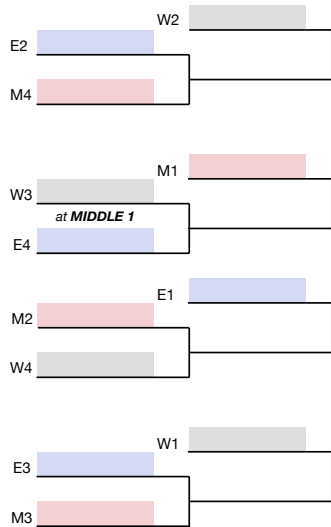

THR, May 23

EAST REGION TBA

SEEDINGS TO -->

1

2

3

4

MIDDLE REGION TBA

14 team, double elimination

SEEDINGS TO -->

1

2

3

4

WEST REGION TBA

10 team, double elimination

SEEDINGS TO -->

1

2

3

4

at higher seed

at higher seed

Murfreesboro

Final 4 bracket is reseeded unless all (3) #1 seeds

at MTSU

if necessary