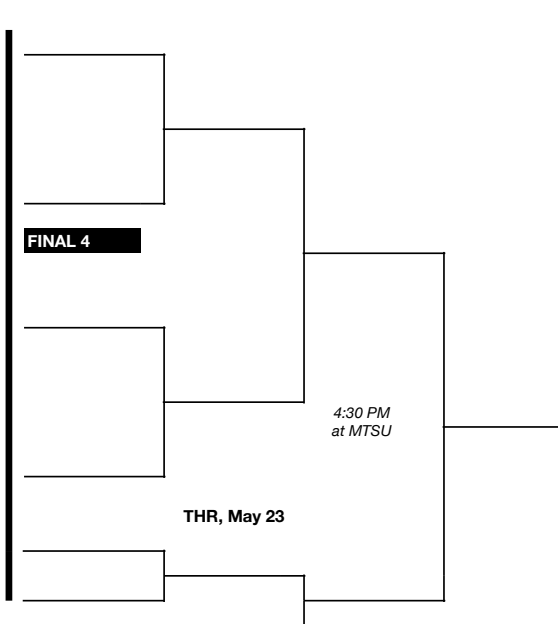

Softball

2024 DIVISION II-A STATE TOURNAMENT

Region
Semi

Region
Final

weekend of
SAT, May 11
State XII

WED-SAT, May 15-18
Best-of-3 Quarterfinals

WED, May 22

WED, May 22

14 team, double elimination

SEEDINGS TO -->

1

2

3

4

WEST REGION TBA

10 team, double elimination

SEEDINGS TO -->

1

2

3

4

at higher seed

at higher seed

Murfreesboro

Final 4 bracket is reseeded unless all (3) #1 seeds

at MTSU

if necessary