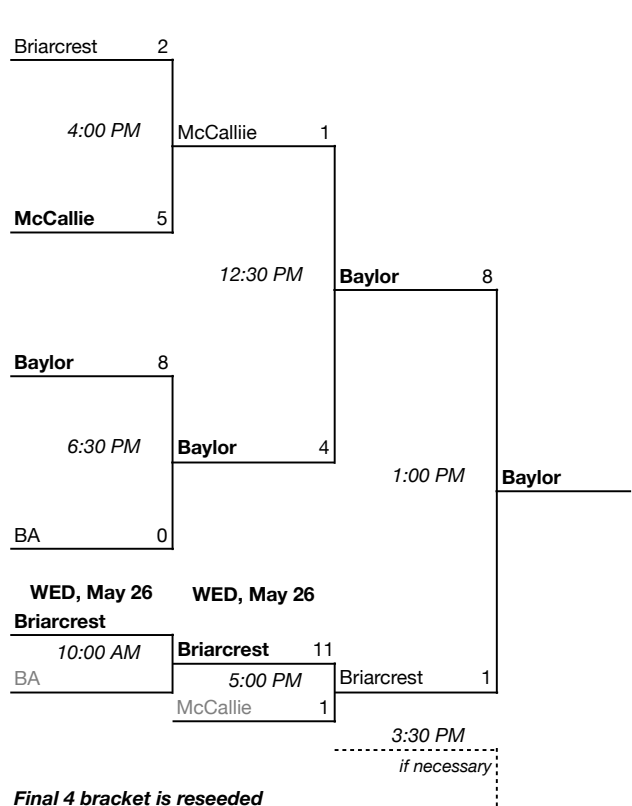

**WED, May 26**

**THR, May 27**

at Wilson Central High School  
Lebanon, Tenn

#### EAST

No tournament

#### WEST

1 (1) BCS 4  
(4) St.B 3

2 (2) MUS 0  
(3) CB 12

3 L1 St.B 5  
L2 MUS 4

4 W1 BCS 4  
W2 CB 2

5 W3 St.B 3  
L4 CB 9

6 W4 BCS 2  
W5 CB 1

W1	Briarcrest	2	
M3	JP II	2	BCS: 10-4, 22-0
	St.B	2-1, 7-3	St. Benedict 0
W3	St. Benedict	0	
M1	Lipscomb	1	2-1, 0-4, 5-3
E2	McCallie	2	
E1	Baylor	2	B: 11-0, 12-11
M4	Ensworth	2	Ensworth 0
E3	Knox Catholic	0	
M2	BA	2	BA: 8-5, 7-4
W2	Christian Bros	0	

Final 4 bracket is reseeded only if all (4) MIDDLE teams advance