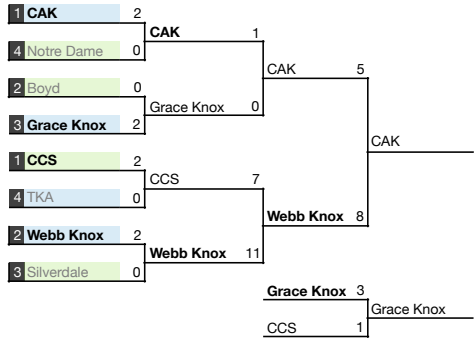

**NO DISTRICT TOURNAMENT**

**REGION**

**to STATE**  
SAT, May 11

- EAST 1**
- CAK
  - Webb Knox
  - Grace Knox
  - TKA
  - FBA
  - Concord

- EAST 2**
- CCS
  - Boyd
  - Silverdale
  - Notre Dame
  - Grace Baptist

TH-F, May 2-3    MON, May 6    TUE, May 7

Best of 3 series  
in Quarterfinals

FRI/SAT, April 26-27    MON, April 29    TUE, April 30    FRI, May 3    SAT, May 4    MON, May 6    TUE, May 7    SAT, May 11

**NO DISTRICT TOURNAMENT**

**REGION**

**to STATE**  
First Round  
SAT, May 11

- WEST 5**
- TRA
  - USJ
  - Sacred Heart
  - Fayette Ac
  - Jackson Chr

- WEST 6**
- St. George's
  - Northpoint
  - FACS
  - ECS
  - Lausanne
  - Harding