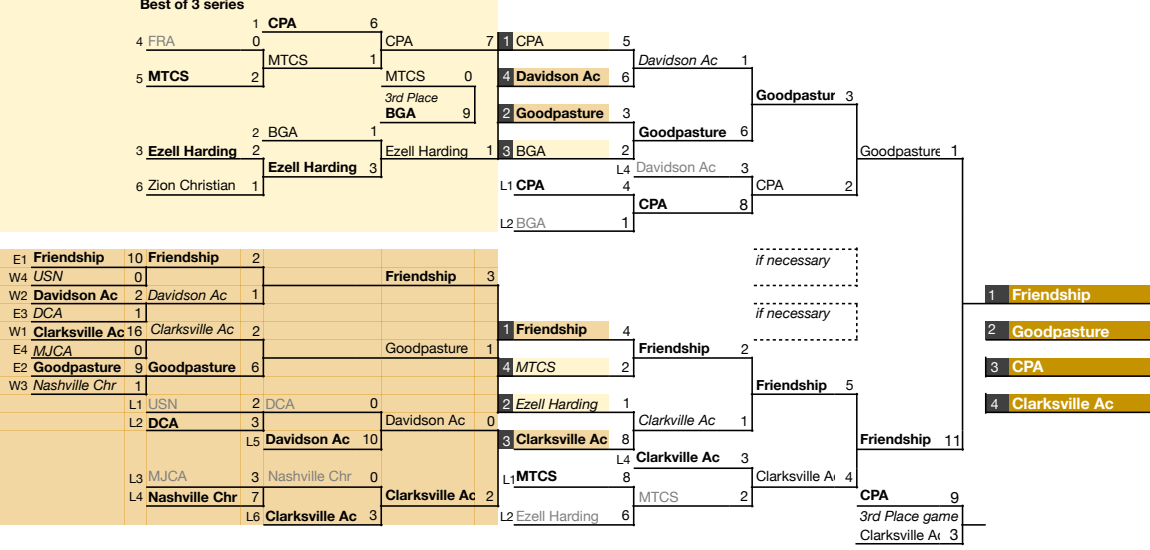

**NO DISTRICT TOURNAMENT**

**REGION**

**to STATE**  
SAT, May 11

- EAST 1**
- CAK
  - Webb Knox
  - Grace Knox
  - TKA
  - FBA
  - Concord

- EAST 2**
- CCS
  - Boyd
  - Silverdale
  - Notre Dame
  - Grace Baptist

TH-F, May 2-3    MON, May 6    TUE, May 7

Best of 3 series  
in Quarterfinals

FRI/SAT, April 26-27    MON, April 29    TUE, April 30    FRI, May 3    SAT, May 4    MON, May 6    TUE, May 7    SAT, May 11

**NO DISTRICT TOURNAMENT**

**REGION**

**to STATE**  
First Round  
SAT, May 11

- WEST 5**
- TRA
  - USJ
  - Sacred Heart
  - Fayette Ac
  - Jackson Chr

- WEST 6**
- St. George's
  - Northpoint
  - FACS
  - ECS
  - Lausanne
  - Harding