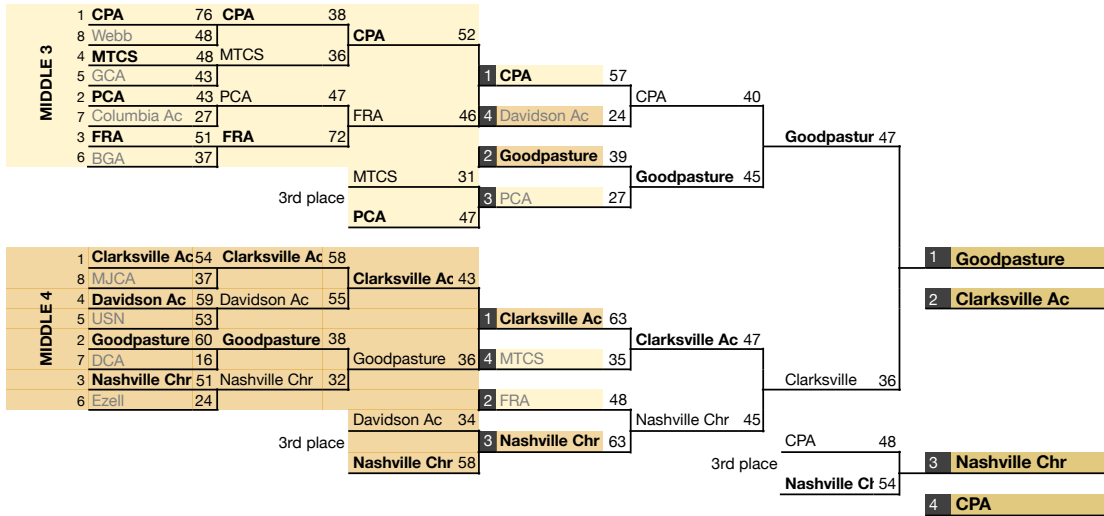

Division II-A Basketball (GIRLS)

DISTRICT			REGION		
First Round	Semifinal	Final / 3rd	Region Qtr	Region Semi	Final / 3rd
(G) MON, Feb 10	THR, Feb 13	FRI, Feb 14	(G) MON, Feb 17	THR, Feb 20 @ Notre Dame	FRI, Feb 21 @ Notre Dame

to STATE XII

(G) MON, Feb 10	FRI, Feb 14	SAT, Feb 15	(G) TUE, Feb 18	FRI, Feb 21 @ BGA	SAT, Feb 22 @ BGA
-----------------	-------------	-------------	-----------------	----------------------	----------------------

to STATE XII

NO DISTRICT TOURNAMENT		REGION			
SAT, Feb 15	MON, Feb 17	TUE, Feb 18	(B) FRI, Feb 21 @ USJ	SAT, Feb 22 @ USJ	

to STATE XII