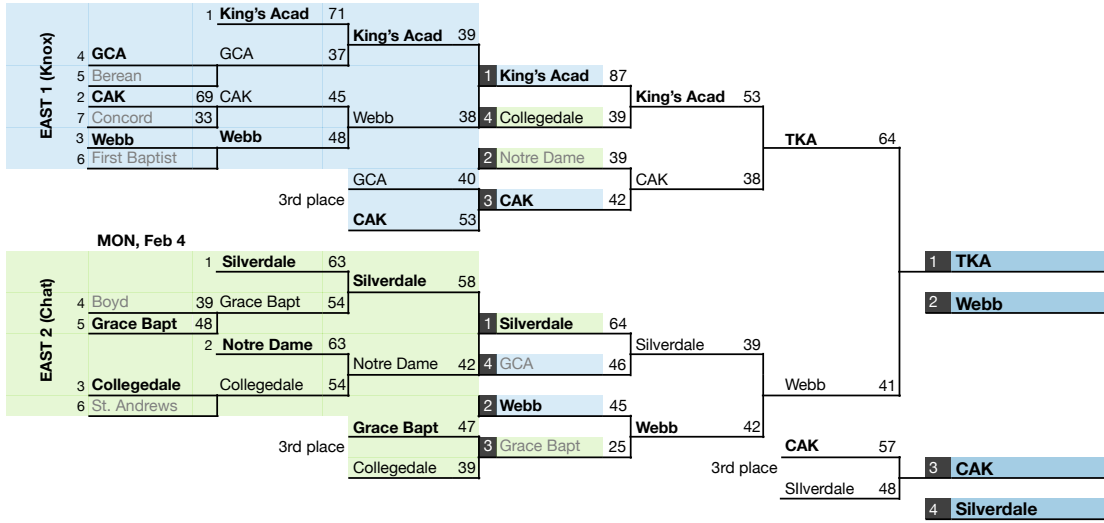

Division II-A Basketball (GIRLS)

DISTRICT			REGION		
First Round	Semifinal	Final / 3rd	Region Qtr	Region Semi	Final / 3rd
(G) MON, Feb 10	THR, Feb 13	FRI, Feb 14	(G) MON, Feb 17	THR, Feb 20 @ Notre Dame	FRI, Feb 21 @ Notre Dame

to STATE XII

(G) MON, Feb 10	FRI, Feb 14	SAT, Feb 15	(G) TUE, Feb 18	FRI, Feb 21 @ BGA	SAT, Feb 22 @ BGA
-----------------	-------------	-------------	-----------------	----------------------	----------------------

to STATE XII

NO DISTRICT TOURNAMENT		REGION			
SAT, Feb 15	MON, Feb 17	TUE, Feb 18	(B) FRI, Feb 21 @ USJ	SAT, Feb 22 @ USJ	

to STATE XII