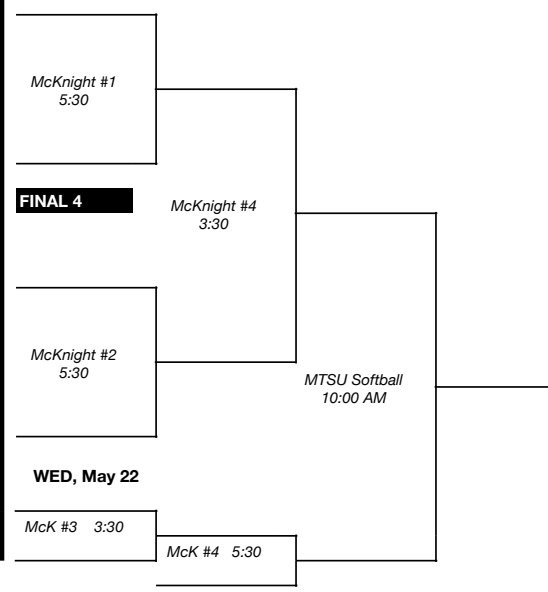

## 2024 DIVISION II-A STATE TOURNAMENT

Region Semi	Region Final	TBA
<b>EAST REGION</b>		
SEEDINGS TO -->		
W: Silverdale 12-1 Boyd	<b>1</b> Silverdale	
L 4th: Grace 5-3, Lakeway	<b>2</b> Grace	
L 3rd: Grace 9-5, Boyd	<b>3</b> Boyd	
Final: Silverdale d. Grace	<b>4</b> Lakeway	
Final: Silverdale vs Grace - if necessary		
<b>MIDDLE REGION</b>		
14 team, double elimination		
SEEDINGS TO -->		
W: DCA 13-3 FC	<b>1</b> DCA	
L 4th: GP 8-3 NC	<b>2</b> Goodpasture	
L 3rd: GP d. FC	<b>3</b> Friendship	
Final: DCA 7-1 GP	<b>4</b> Nashville Chr	
Final: DCA vs GP - if necessary		
<b>WEST REGION</b>		
10 team, double elimination		
SEEDINGS TO -->		
W: USJ 12-3 NP	<b>1</b> USJ	
L 4th: ECS 16-6 Trinity	<b>2</b> Northpoint	
L3: NP d. ECS	<b>3</b> ECS	
Final: USJ 11-10 NP	<b>4</b> Trinity	
Final: USJ vs NP - if necessary		

weekend of  
**SAT, May 11**    **WED-SAT, May 15-18**    **TUE, May 21**    **WED, May 22**    **THR, May 23**  
 State XII    Best-of-3 Quarterfinals

at higher seed    at higher seed    Murfreesboro

Final 4 bracket is reseeded unless all (3) #1 seeds  
 at MTSU  
 3:00 if necessary