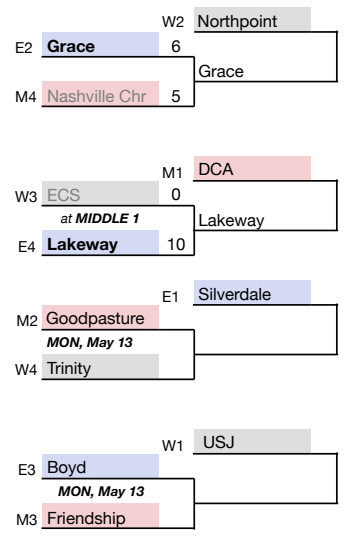

# Softball

## 2024 DIVISION II-A STATE TOURNAMENT

Region Semi	Region Final	TBA
<b>EAST REGION</b>		
SEEDINGS TO -->		
W: Silverdale 12-1 Boyd	<b>1</b> Silverdale	
L 4th: Grace 5-3, Lakeway	<b>2</b> Grace	
L 3rd: Grace 9-5, Boyd	<b>3</b> Boyd	
Final: Silverdale d. Grace	<b>4</b> Lakeway	
Final: Silverdale vs Grace - if necessary		
<b>MIDDLE REGION</b>		
14 team, double elimination		
SEEDINGS TO -->		
W: DCA 13-3 FC	<b>1</b> DCA	
L 4th: GP 8-3 NC	<b>2</b> Goodpasture	
L 3rd: GP d. FC	<b>3</b> Friendship	
Final: DCA 7-1 GP	<b>4</b> Nashville Chr	
Final: DCA vs GP - if necessary		
<b>WEST REGION</b>		
10 team, double elimination		
SEEDINGS TO -->		
W: USJ 12-3 NP	<b>1</b> USJ	
L 4th: ECS 16-6 Trinity	<b>2</b> Northpoint	
L3: NP d. ECS	<b>3</b> ECS	
Final: USJ 11-10 NP	<b>4</b> Trinity	
Final: USJ vs NP - if necessary		

weekend of  
**SAT, May 11**    **WED-SAT, May 15-18**    **TUE, May 21**    **WED, May 22**    **THR, May 23**  
 State XII    Best-of-3 Quarterfinals

at higher seed    at higher seed    Murfreesboro

Final 4 bracket is reseeded unless all (3) #1 seeds  
 at MTSU  
 3:00 if necessary