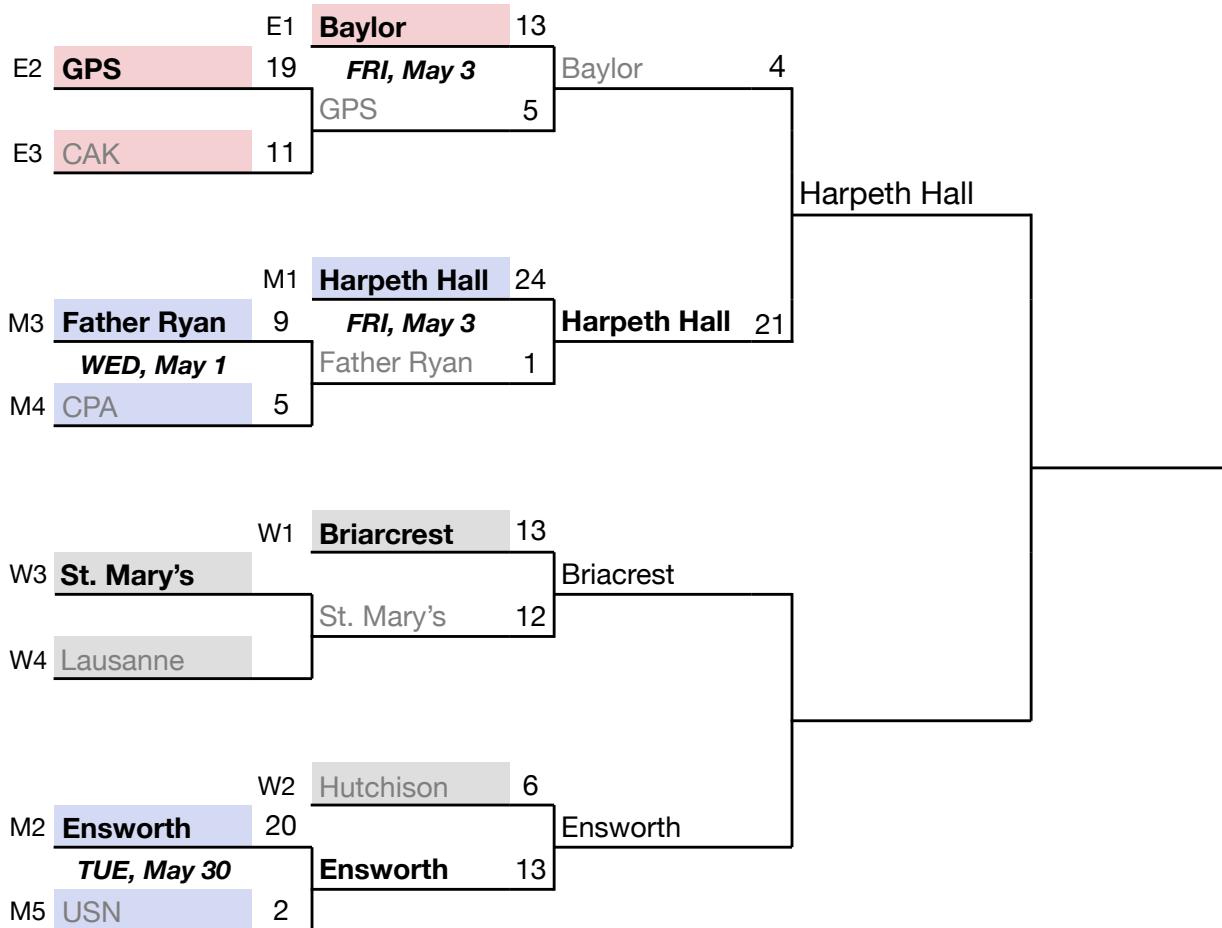

# GIRLS LACROSSE

## 2024 TGLA STATE TOURNAMENT

<b>STATE XII</b>	<b>QUARTERFINALS</b>	<b>SEMIFINALS</b>	<b>FINAL</b>
TU-W, A30-M1	SAT, May 4	SAT, May 11	SAT, May 18
<i>at higher seed</i>	<i>at higher seed</i>		

EAST		MIDDLE		WEST					
1	Baylor	1	Harpeth Hall	6	FRA	1	Briarcrest	5	St. Agnes
2	GPS	2	Ensworth	7	St. Cecilia	2	Hutchison	6	ECS
3	CAK	3	Father Ryan	8	Pope	3	St. Mary's	7	St. George's
4	KC / KW	4	CPA	9	Webb BB	4	Lausanne	8	St. Benedict
5	KC / KW	5	USN						